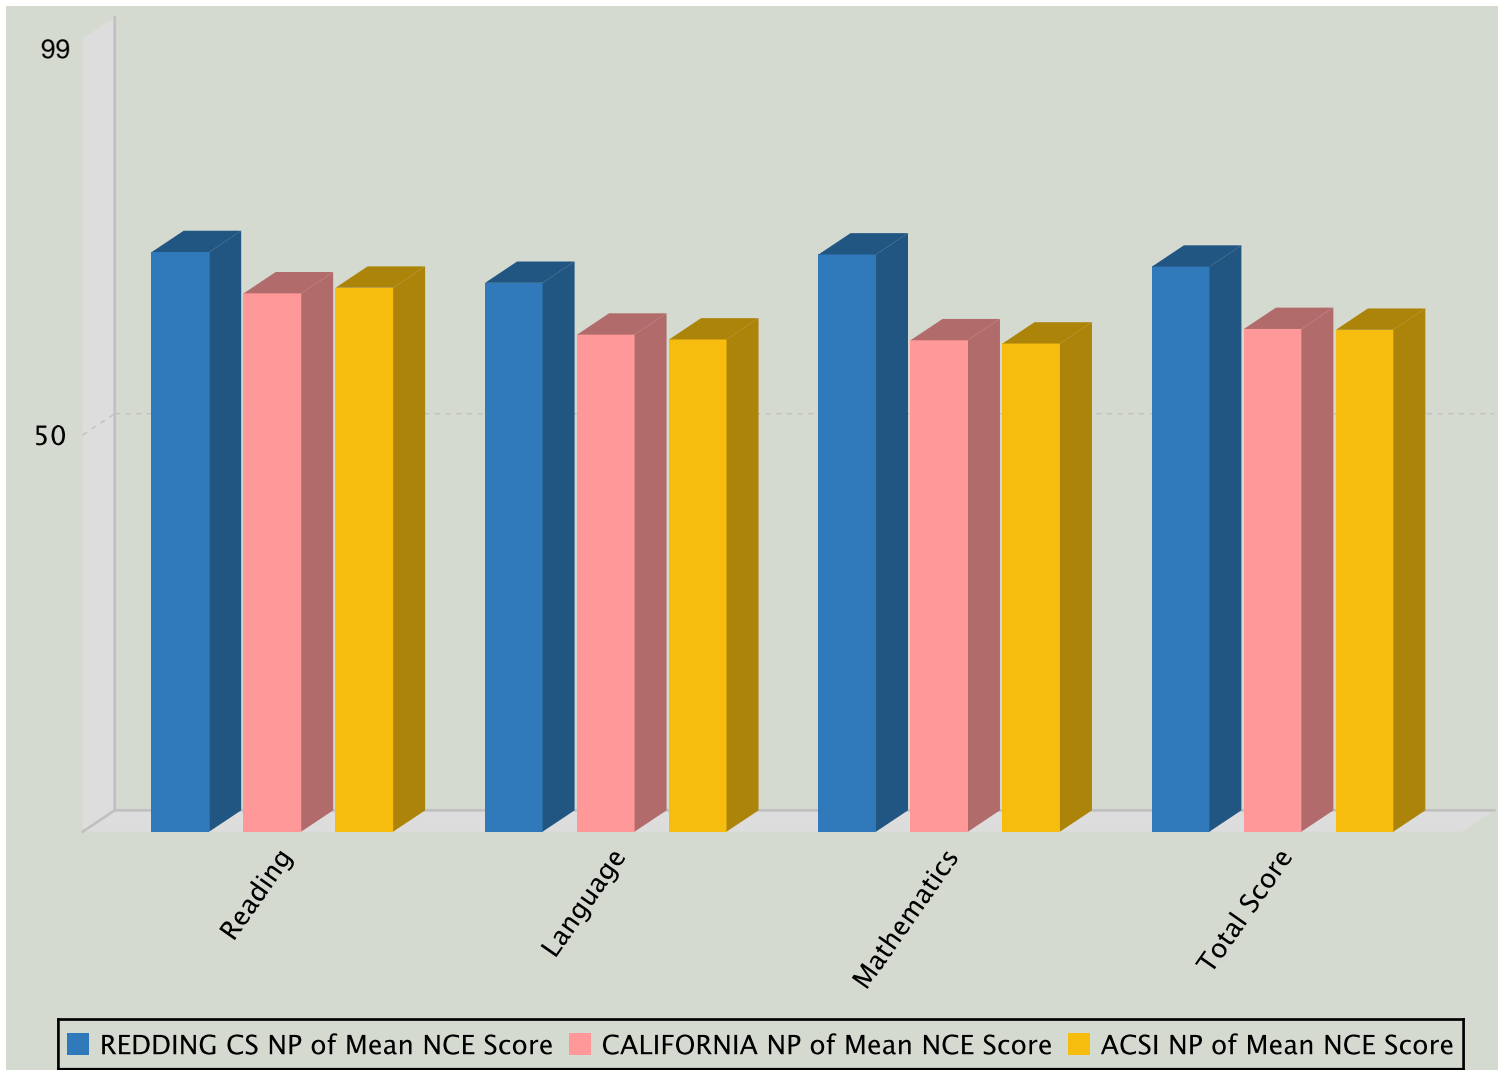

## NP of Mean NCE Scores for REDDING CS vs Region vs ACSI

ACSI Spring 2013, Grade: 1, Form/Level: GL/11

Subtest Name	# of Students	School NP of Mean NCE Score	Region NP of Mean NCE Score	ACSI NP of Mean NCE Score
Reading	33	86	80	80
Language	33	81	72	71
Mathematics	33	85	71	70
Total Score	33	84	73	73