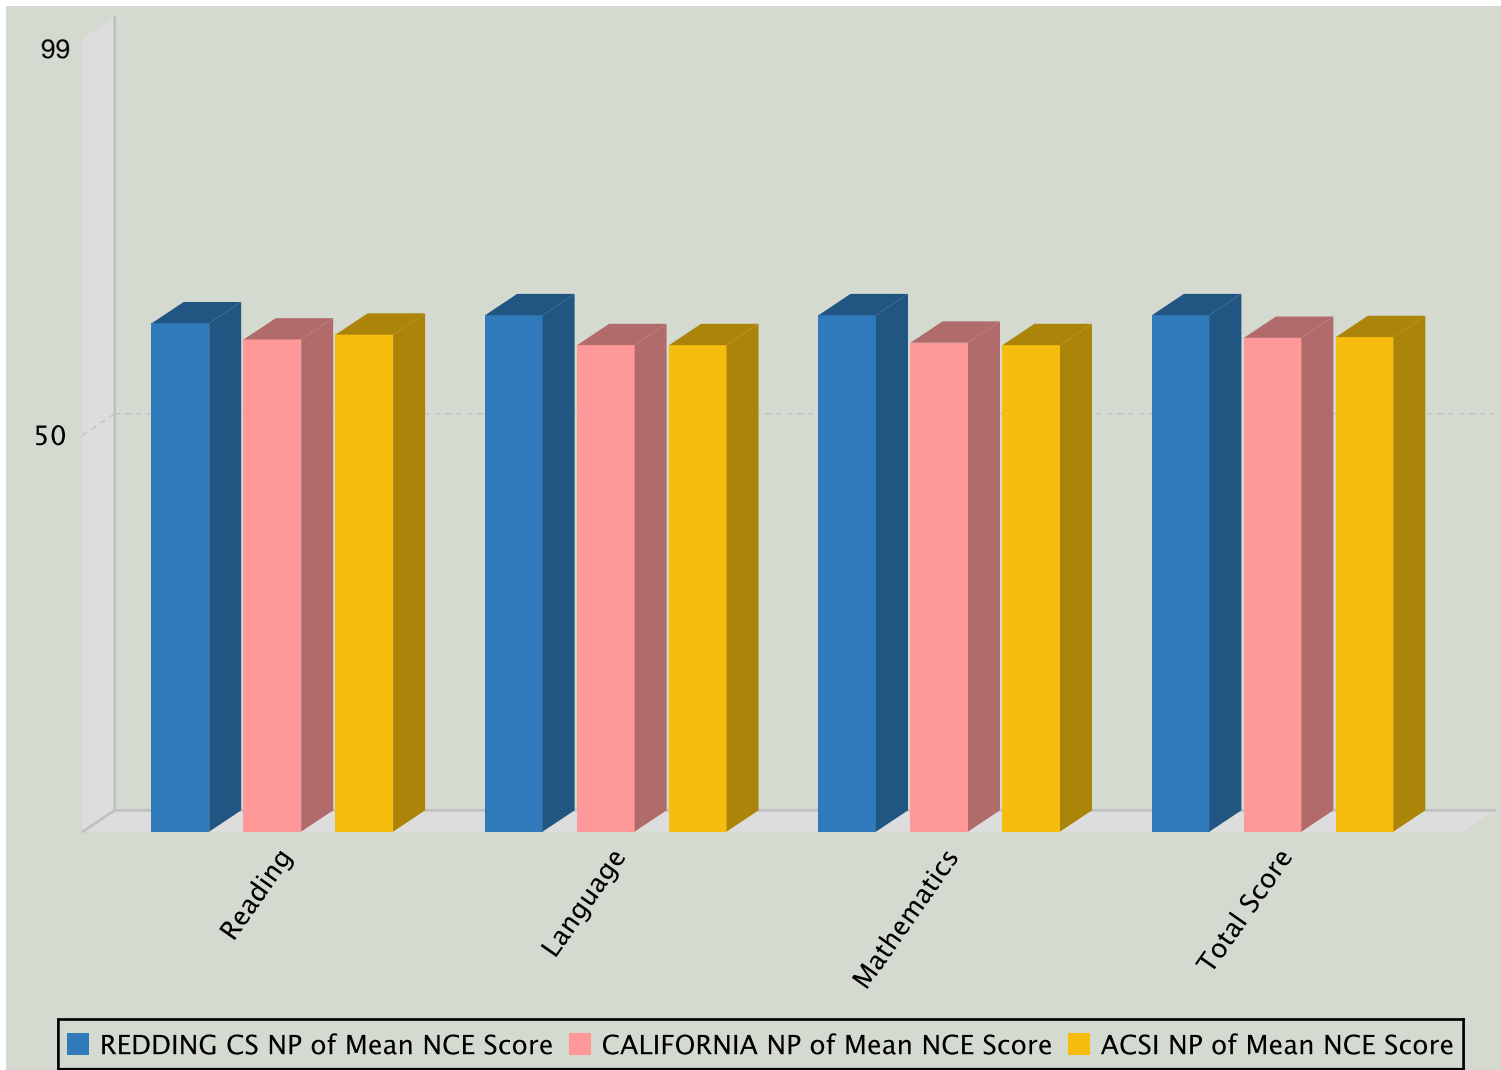

NP of Mean NCE Scores for REDDING CS vs Region vs ACSI

ACSI Spring 2013, Grade: 2, Form/Level: GL/12

Subtest Name	# of Students	School NP of Mean NCE Score	Region NP of Mean NCE Score	ACSI NP of Mean NCE Score
Reading	33	74	71	72
Language	33	76	70	70
Mathematics	33	76	70	70
Total Score	33	76	71	72