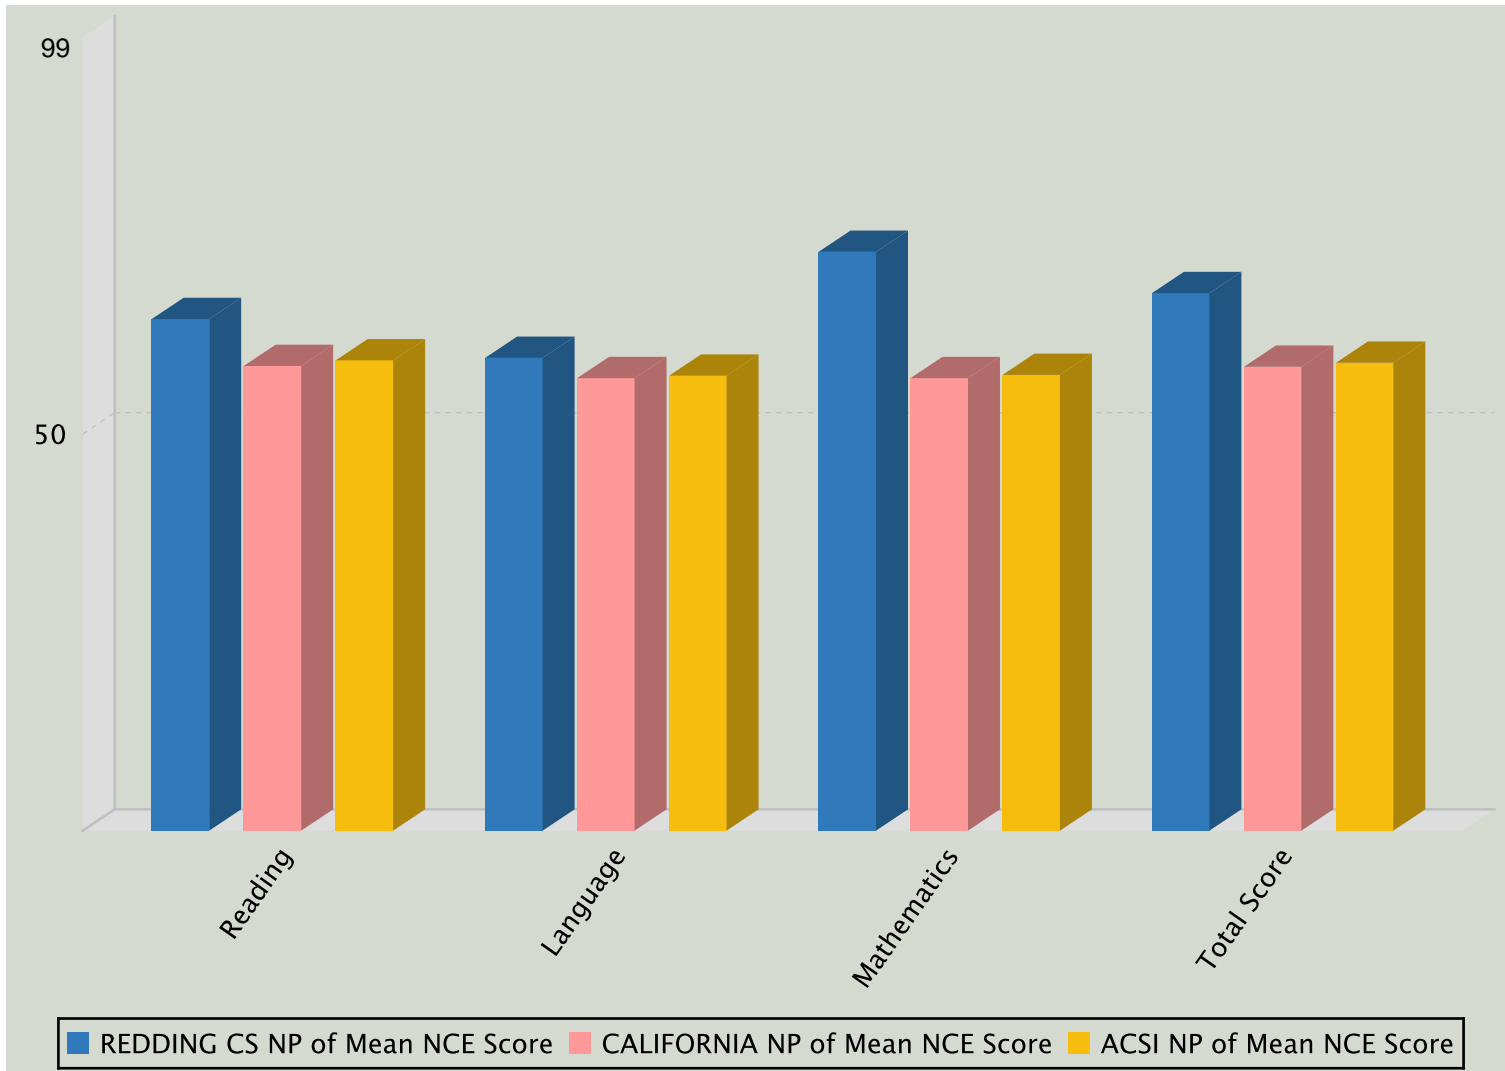

NP of Mean NCE Scores for REDDING CS vs Region vs ACSI

ACSI Spring 2013, Grade: 3, Form/Level: G/13

Subtest Name	# of Students	School NP of Mean NCE Score	Region NP of Mean NCE Score	ACSI NP of Mean NCE Score
Reading	26	75	65	67
Language	26	67	63	63
Mathematics	26	86	63	63
Total Score	26	80	65	66