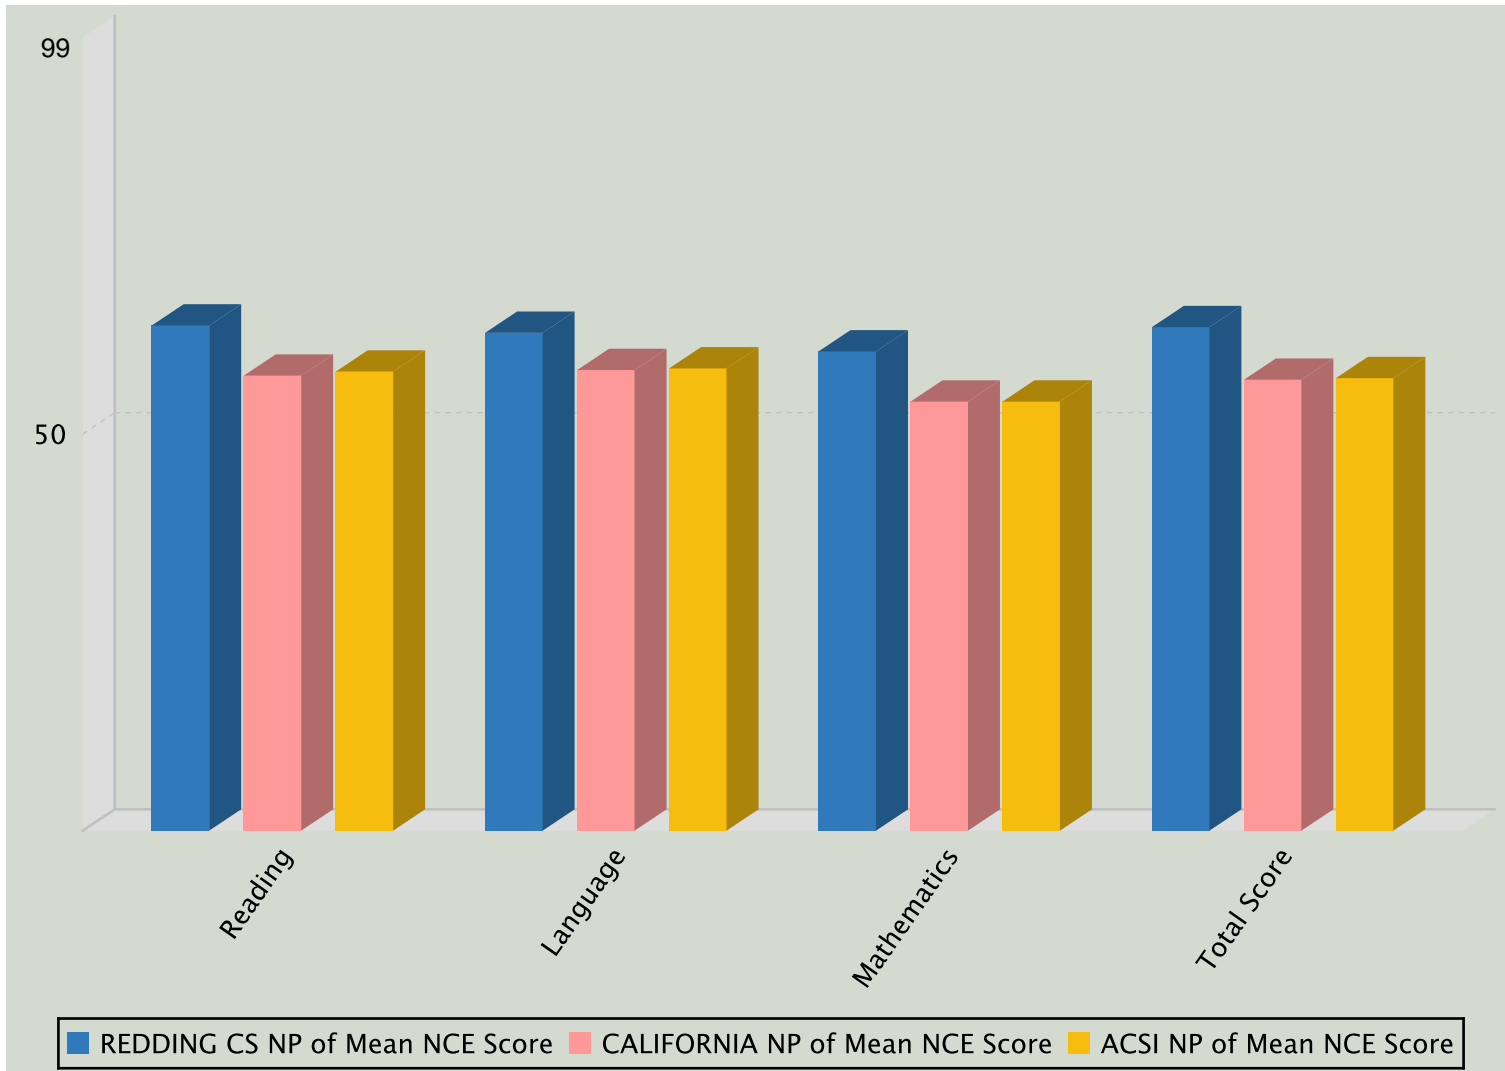

NP of Mean NCE Scores for REDDING CS vs Region vs ACSI

ACSI Spring 2013, Grade: 4, Form/Level: G/14

Subtest Name	# of Students	School NP of Mean NCE Score	Region NP of Mean NCE Score	ACSI NP of Mean NCE Score
Reading	44	74	63	64
Language	44	72	64	65
Mathematics	44	68	58	57
Total Score	44	73	62	63