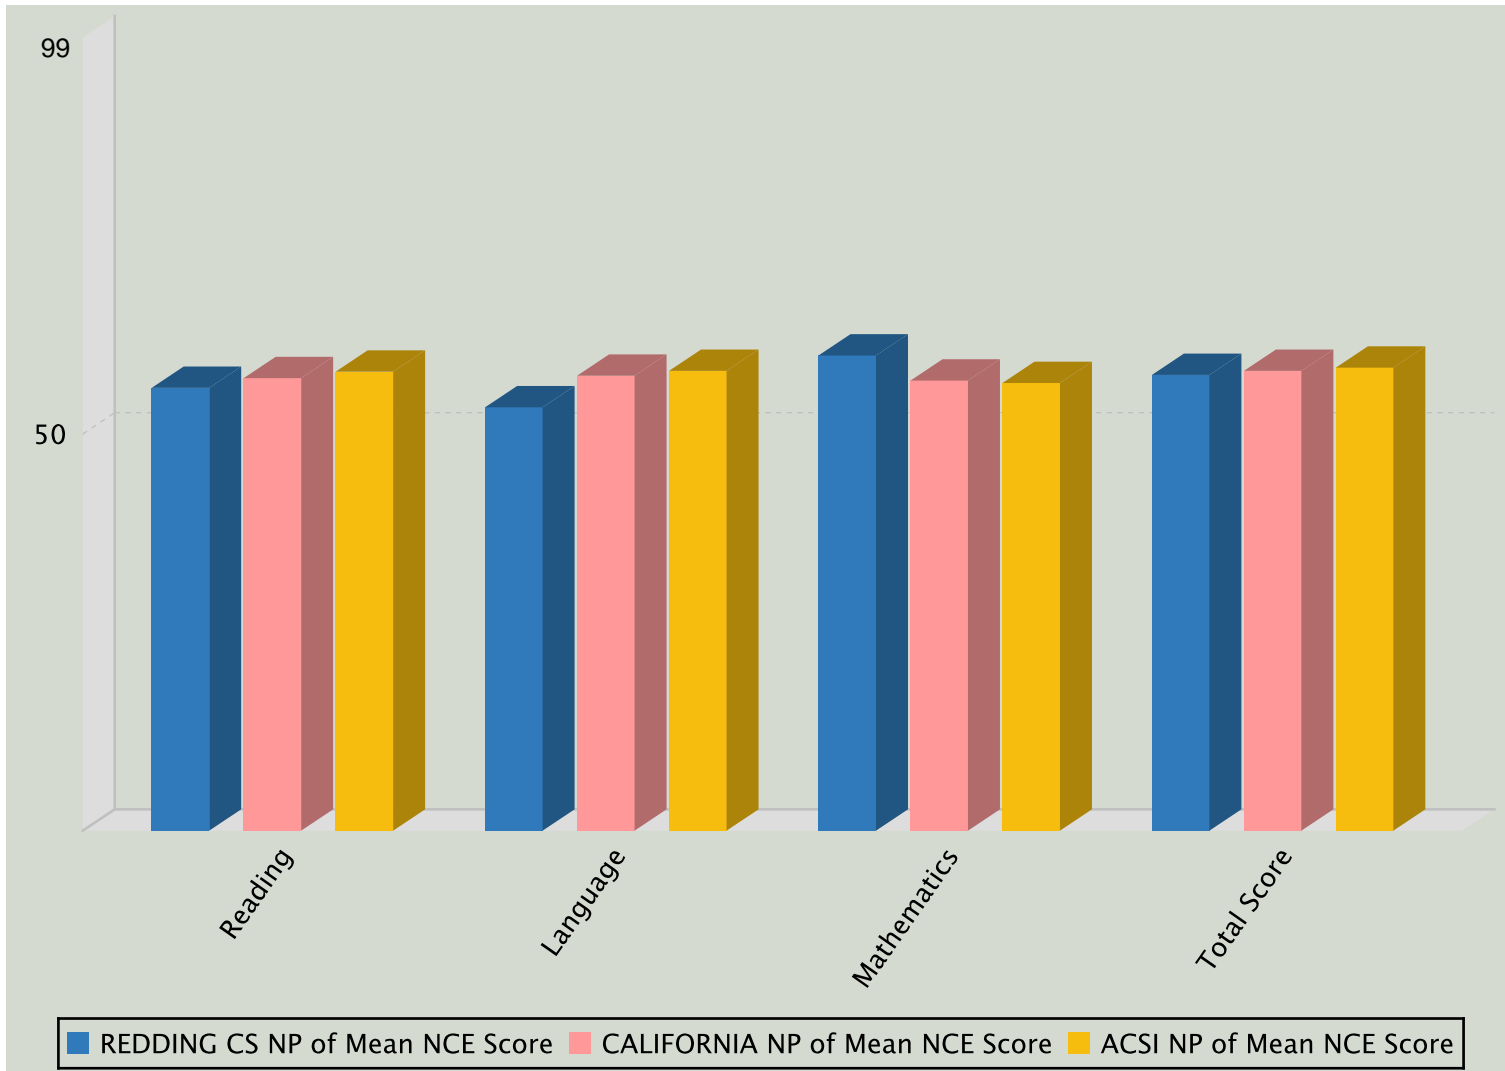

NP of Mean NCE Scores for REDDING CS vs Region vs ACSI

ACSI Spring 2013, Grade: 5, Form/Level: G/15

Subtest Name	# of Students	School NP of Mean NCE Score	Region NP of Mean NCE Score	ACSI NP of Mean NCE Score
Reading	46	60	63	64
Language	46	56	63	64
Mathematics	46	68	62	62
Total Score	46	64	64	65