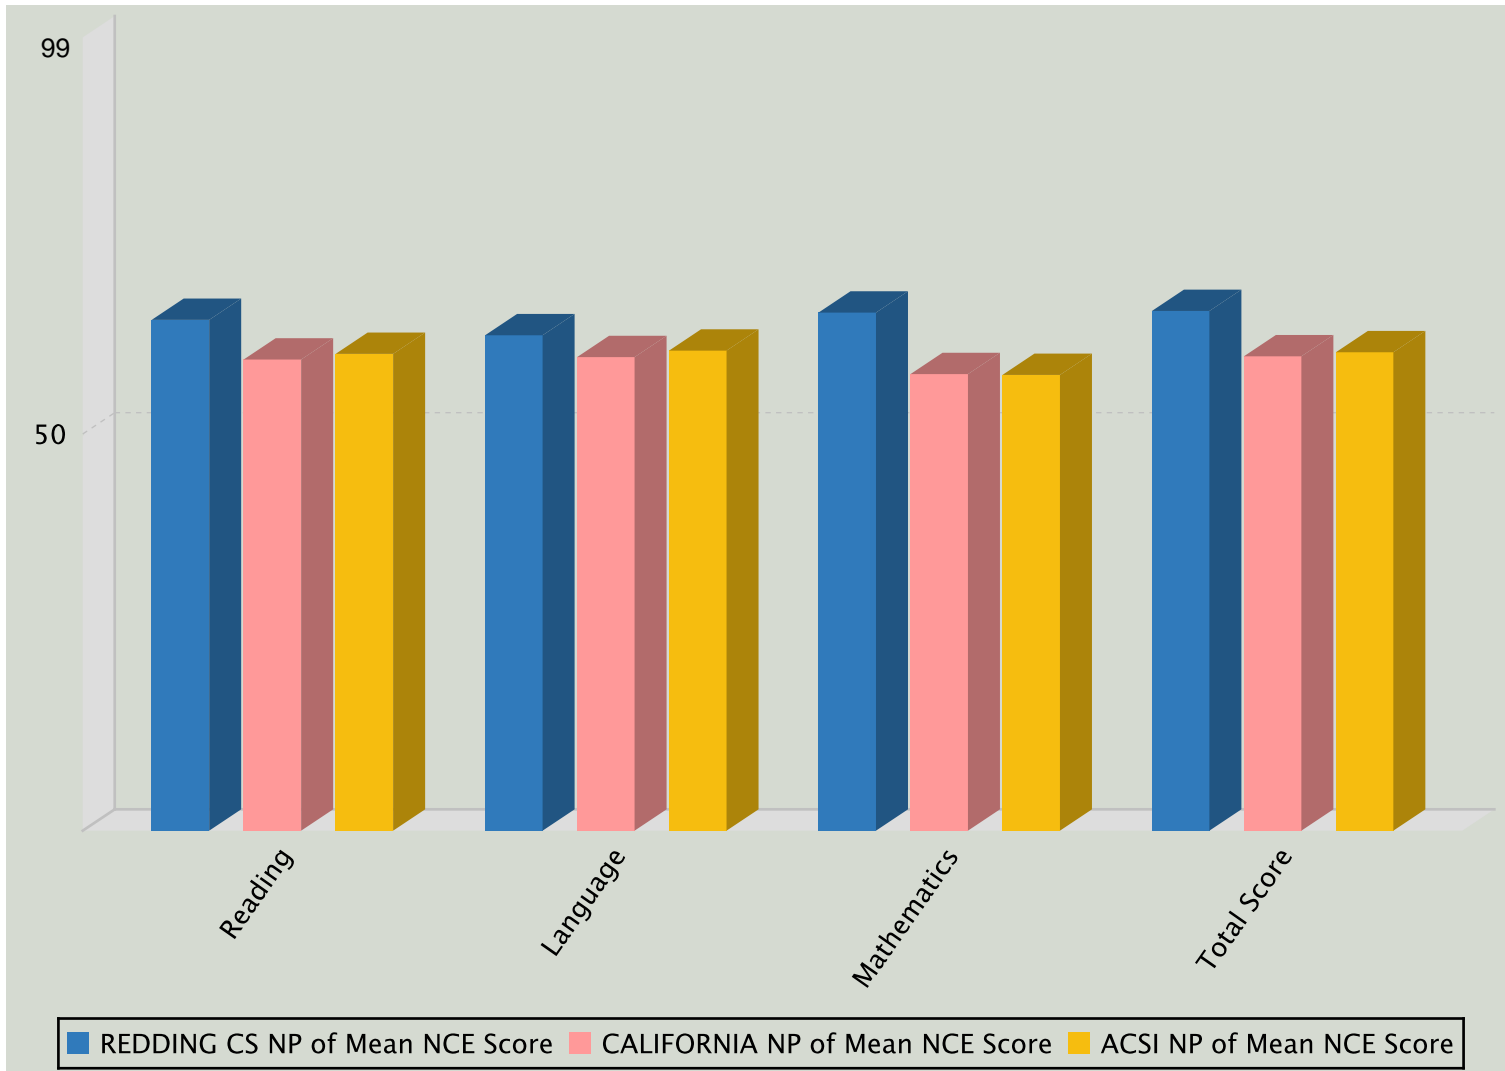

## NP of Mean NCE Scores for REDDING CS vs Region vs ACSI

ACSI Spring 2013, Grade: 6, Form/Level: G/16

| Subtest Name | # of Students | School NP of Mean NCE Score | Region NP of Mean NCE Score | ACSI NP of Mean NCE Score |
|--------------|---------------|-----------------------------|-----------------------------|---------------------------|
| Reading      | 25            | 75                          | 67                          | 68                        |
| Language     | 25            | 72                          | 67                          | 69                        |
| Mathematics  | 25            | 76                          | 64                          | 63                        |
| Total Score  | 25            | 76                          | 68                          | 68                        |