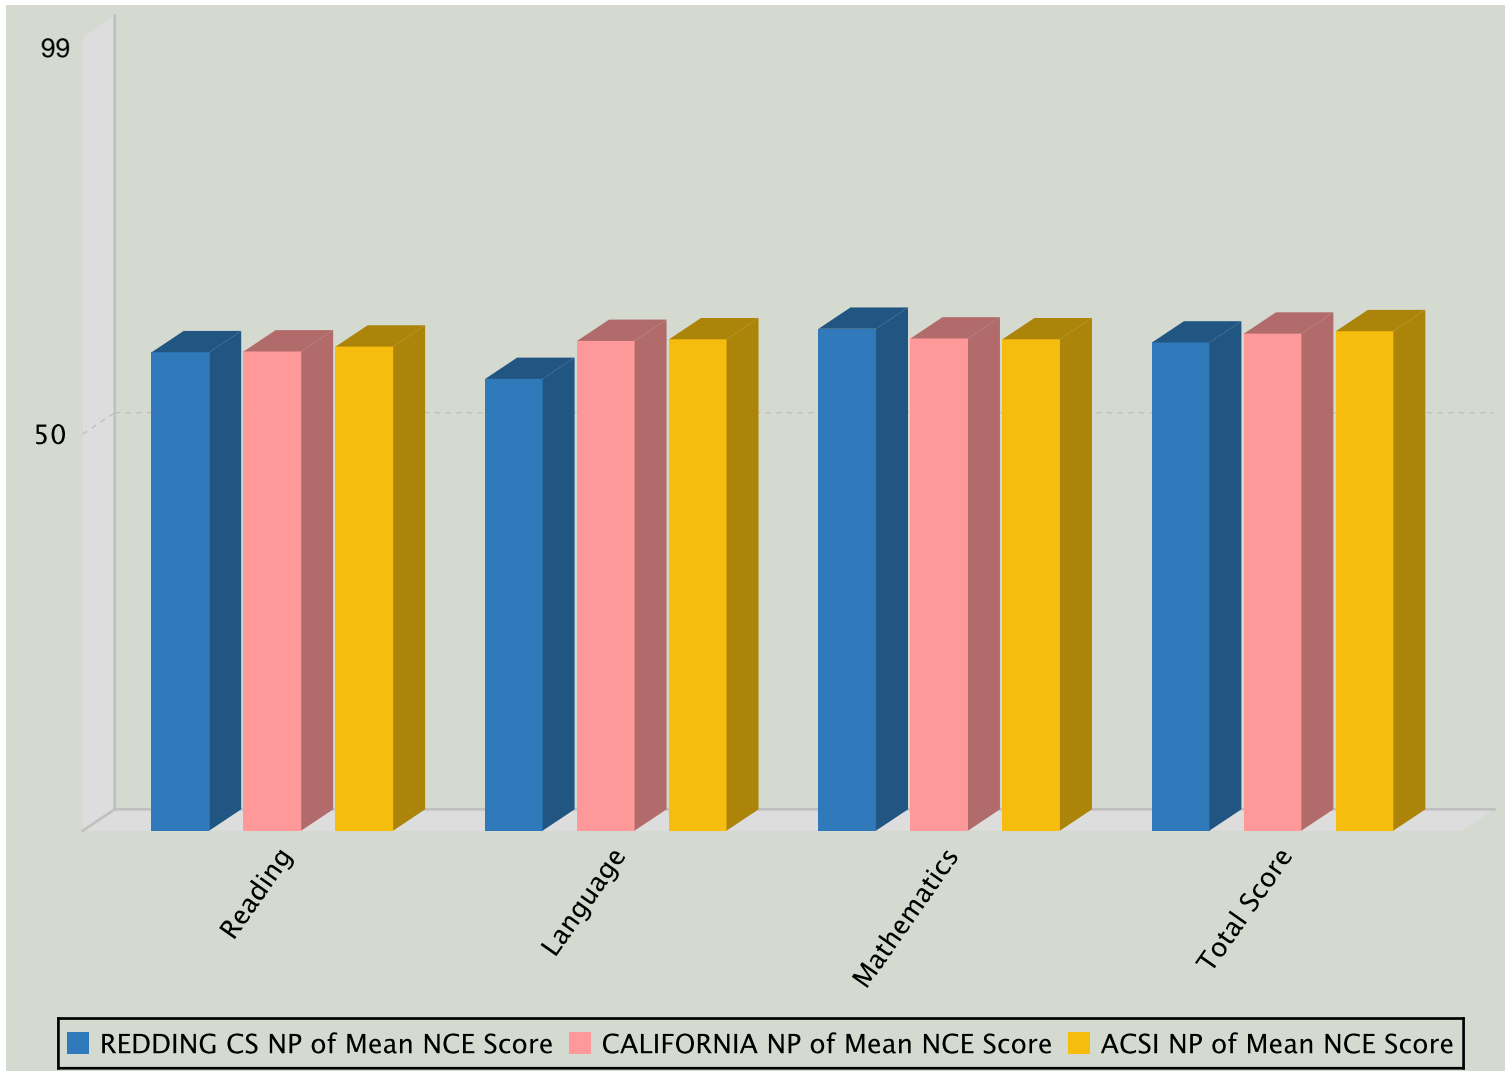

NP of Mean NCE Scores for REDDING CS vs Region vs ACSI

ACSI Spring 2013, Grade: 7, Form/Level: G/17

Subtest Name	# of Students	School NP of Mean NCE Score	Region NP of Mean NCE Score	ACSI NP of Mean NCE Score
Reading	48	68	68	69
Language	47	63	71	71
Mathematics	47	73	71	71
Total Score	47	70	72	73