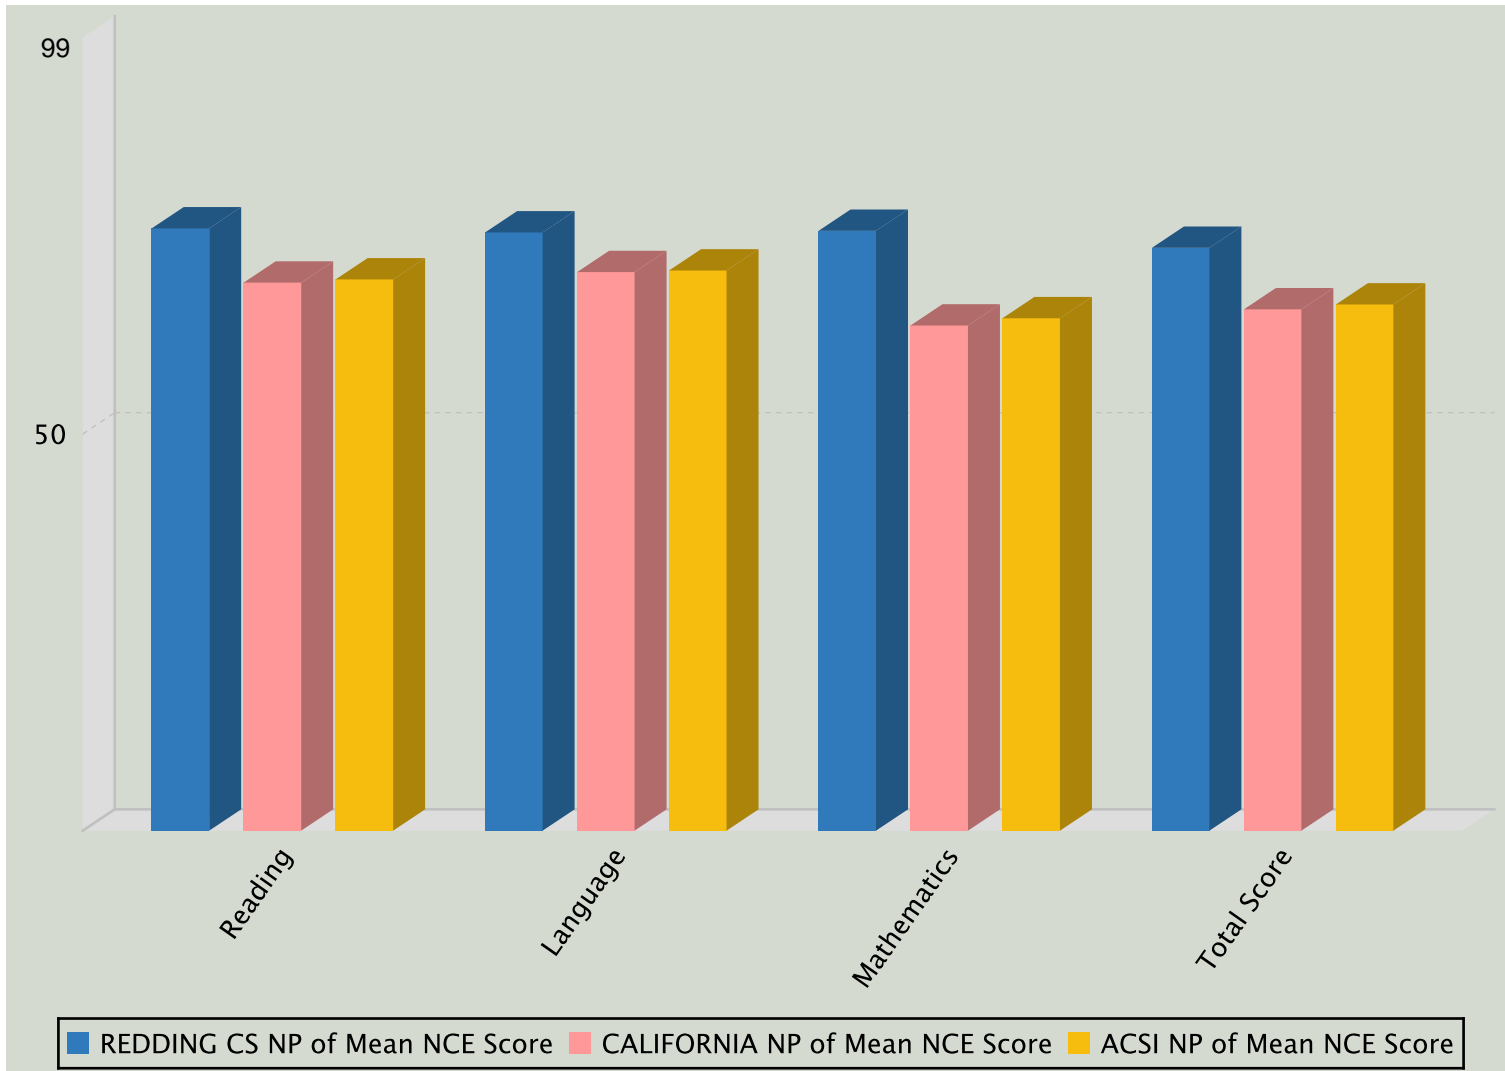

## NP of Mean NCE Scores for REDDING CS vs Region vs ACSI

ACSI Spring 2013, Grade: K, Form/Level: GL/10

Subtest Name	# of Students	School NP of Mean NCE Score	Region NP of Mean NCE Score	ACSI NP of Mean NCE Score
Reading	29	89	81	82
Language	29	88	83	83
Mathematics	29	88	74	75
Total Score	29	86	77	78